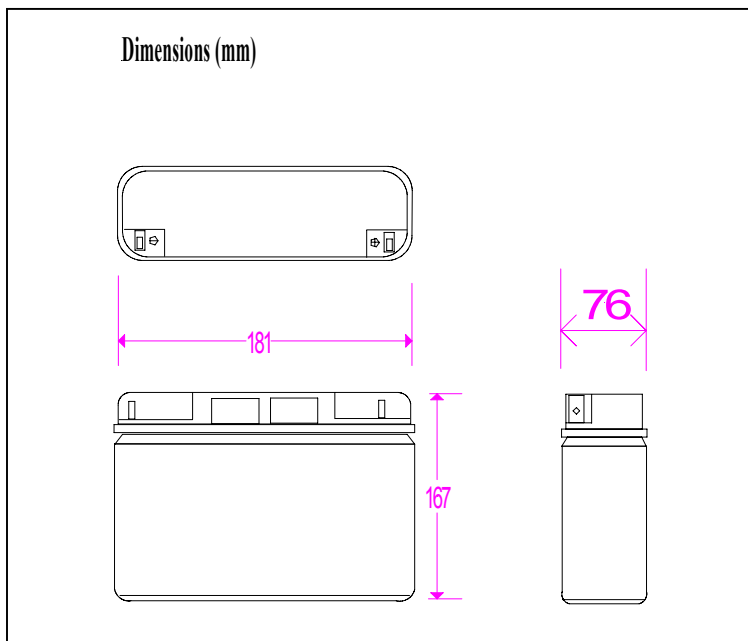

Search Electronics, Inc.
 113 N. First Ave., Upland, CA, USA
 Phone: 1-909-949-4215 Fax: 1-909-985-8229
www.searchelec.com

UB12180 (12V18Ah)

NOTE

PHYSICAL/ELECTRICAL SPECIFICATIONS

Nominal Voltage Nominal Capacity (20HR) Max Charging Current		12V 18 Ah 5.4A
Dimensions	Length Width Height Total Height	181 +/-1mm(7.13 inches) 76 +/-1mm(2.99 inches) 167 +/-2mm(6.57 inches) 167 +/-2mm(6.57 inches)
Weight		Approx. 6.1 kg (13.45lbs)
Standard Terminal		F1 – M5 bolt & nut
20 hr @ 0.9A		18A
5 hr @ 3.06A		15.3Ah
1 hr @ 10.8A		10.8Ah
1C @ 18A		9Ah

Search Electronics, Inc.
 113 N. First Ave., Upland, CA, USA
 Phone: 1-909-949-4215 Fax: 1-909-985-8229
www.searchelec.com

UB12180 (12V18Ah)

Constant Power Discharge Characteristics Unit: WATT (25°C. 77°F) M: MINUTE								
TIME F.V.	30M	1H	1.5H	3H	5H	8H	10H	20H
9.6V	229.0W	131.0W	101.0W	56.4W	37.2W	25.2W	20.4W	11.0W
10.2V	215.0W	127.0W	95.6W	54.0W	35.0W	23.8W	19.3W	10.3W
10.8V	201.0W	120.0W	90.3W	51.1W	33.5W	22.4W	18.2W	9.9W