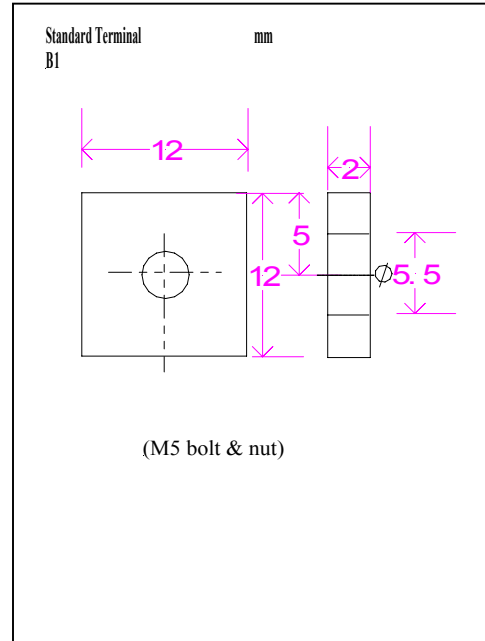

Search Electronics, Inc.
 113 N. First Ave., Upland, CA, USA
 Phone: 1-909-949-4215 Fax: 1-909-985-8229
www.searchelec.com

UB12180 (12V18Ah)

NOTE

PHYSICAL/ELECTRICAL SPECIFICATIONS

Nominal Voltage Nominal Capacity (20HR) Max Charging Current		12V 18 Ah 5.4A
Dimensions	Length Width Height Total Height	181 +/-1mm(7.13 inches) 76 +/-1mm(2.99 inches) 167 +/-2mm(6.57 inches) 167 +/-2mm(6.57 inches)
Weight		Approx. 6.1 kg (13.45lbs)
Standard Terminal		F1 – M5 bolt & nut
20 hr @ 0.9A		18A
5 hr @ 3.06A		15.3Ah
1 hr @ 10.8A		10.8Ah
1C @ 18A		9Ah

Search Electronics, Inc.
 113 N. First Ave., Upland, CA, USA
 Phone: 1-909-949-4215 Fax: 1-909-985-8229
www.searchelec.com

UB12180 (12V18Ah)

Constant Power Discharge Characteristics Unit: WATT (25°C. 77°F) M: MINUTE								
TIME F.V.	30M	1H	1.5H	3H	5H	8H	10H	20H
9.6V	229.0W	131.0W	101.0W	56.4W	37.2W	25.2W	20.4W	11.0W
10.2V	215.0W	127.0W	95.6W	54.0W	35.0W	23.8W	19.3W	10.3W
10.8V	201.0W	120.0W	90.3W	51.1W	33.5W	22.4W	18.2W	9.9W