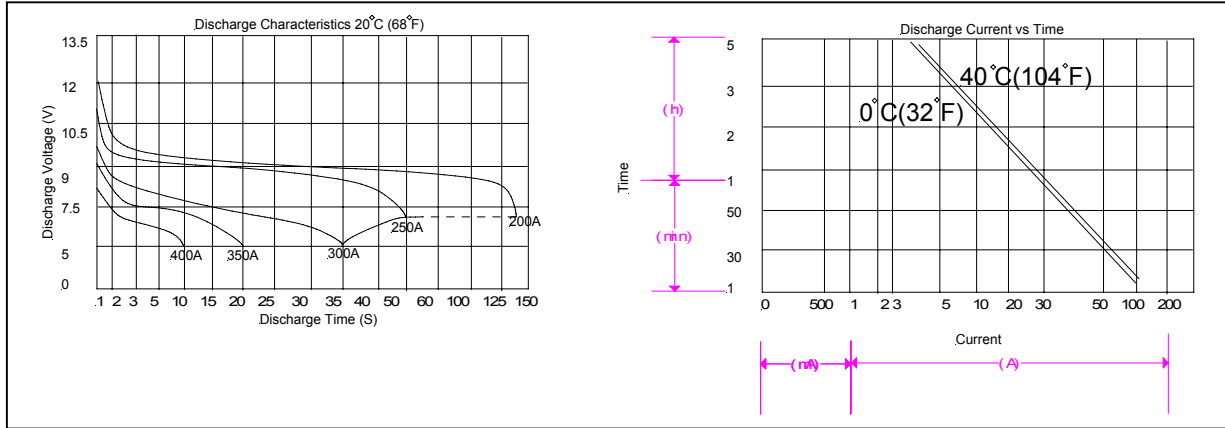

Search Electronics, Inc.
 113 N. First Ave., Upland, CA, USA
 Phone: 1-909-949-4215 Fax: 1-909-985-8229
www.searchelec.com

UB12180 (12V18Ah)

NOTE

PHYSICAL/ELECTRICAL SPECIFICATIONS

Nominal Voltage Nominal Capacity (20HR) Max Charging Current		12V 18 Ah 5.4A
Dimensions	Length Width Height Total Height	181 +/-1mm(7.13 inches) 76 +/-1mm(2.99 inches) 167 +/-2mm(6.57 inches) 167 +/-2mm(6.57 inches)
Weight		Approx. 6.1 kg (13.45lbs)
Standard Terminal		F1 – M5 bolt & nut
20 hr @ 0.9A		18A
5 hr @ 3.06A		15.3Ah
1 hr @ 10.8A		10.8Ah
1C @ 18A		9Ah

Search Electronics, Inc.
 113 N. First Ave., Upland, CA, USA
 Phone: 1-909-949-4215 Fax: 1-909-985-8229
www.searchelec.com

UB12180 (12V18Ah)

Constant Power Discharge Characteristics Unit: WATT (25°C. 77°F) M: MINUTE								
TIME F.V.	30M	1H	1.5H	3H	5H	8H	10H	20H
9.6V	229.0W	131.0W	101.0W	56.4W	37.2W	25.2W	20.4W	11.0W
10.2V	215.0W	127.0W	95.6W	54.0W	35.0W	23.8W	19.3W	10.3W
10.8V	201.0W	120.0W	90.3W	51.1W	33.5W	22.4W	18.2W	9.9W