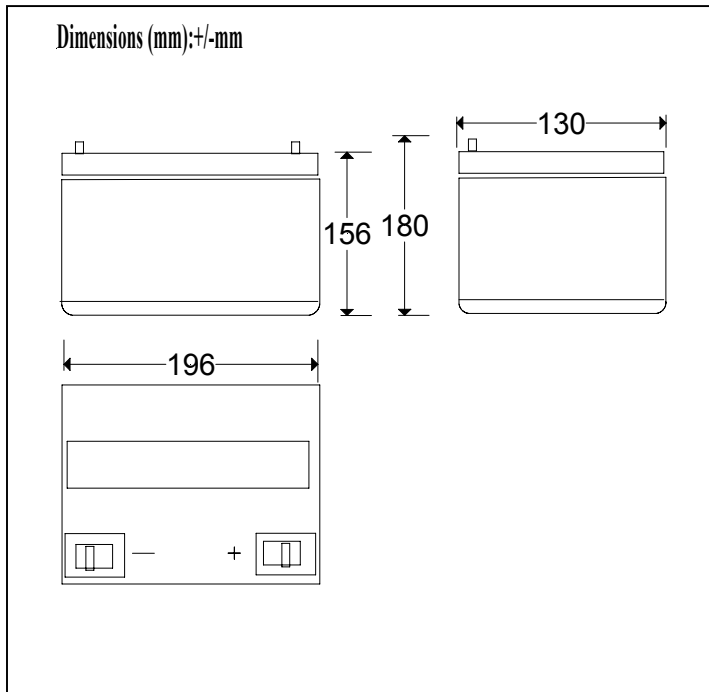

Nominal Voltage		12V
Nominal Capacity (20HR)		33Ah
Dimensions	Length	197 +/-1mm(7.76 inches)
	Width	130 +/-1mm(5.12 inches)
	Height	156 +/-1mm(6.14 inches)
	Total Height	180 +/-1mm(7.09 inches)
Weight		Approx. 11.107 kg (24.44lbs)
Standard Terminal		B1-M5 bolt & nut

**ELECTRICAL SPECIFICATIONS**

Capacity	20 hour rate (1.7A)	33 Ah	Max. Discharge Current (5 sec.)		180A
	10 hour rate (3.0A)	28.9 Ah	Constant Voltage Charge	Cycle	14.4 to 15.0V (-30mV/°C)
	5 hour rate (5.4A)	20.4 Ah		Standby	13.5 to 13.8V (-20mV/°C)
	1 Hour (20A)	17 Ah	Internal Resistance Fully charged battery (20°C, 68°F) 10mΩ		