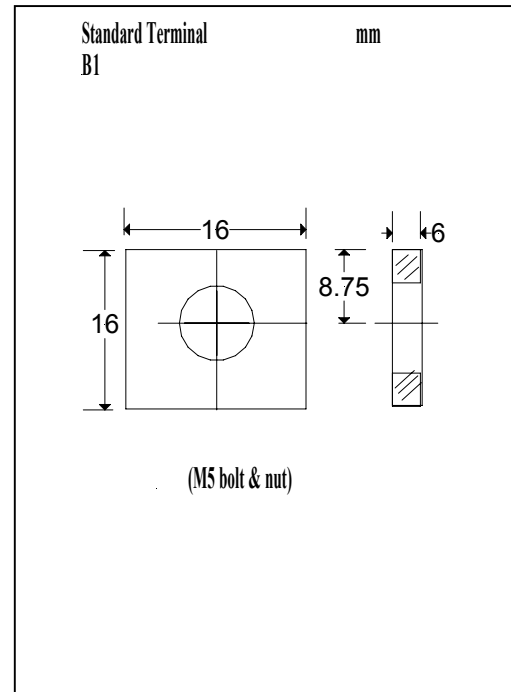

Nominal Voltage		12V
Nominal Capacity (20HR)		33Ah
Dimensions	Length	197 +/-1mm(7.76 inches)
	Width	130 +/-1mm(5.12 inches)
	Height	156 +/-1mm(6.14 inches)
	Total Height	180 +/-1mm(7.09 inches)
Weight		Approx. 11.107 kg (24.44lbs)
Standard Terminal		B1-M5 bolt & nut

**ELECTRICAL SPECIFICATIONS**

Capacity	20 hour rate (1.7A)	33 Ah	Max. Discharge Current (5 sec.)		180A
	10 hour rate (3.0A)	28.9 Ah	Constant Voltage Charge	Cycle	14.4 to 15.0V (-30mV/°C)
	5 hour rate (5.4A)	20.4 Ah		Standby	13.5 to 13.8V (-20mV/°C)
	1 Hour (20A)	17 Ah	Internal Resistance Fully charged battery (20°C, 68°F) 10mΩ		