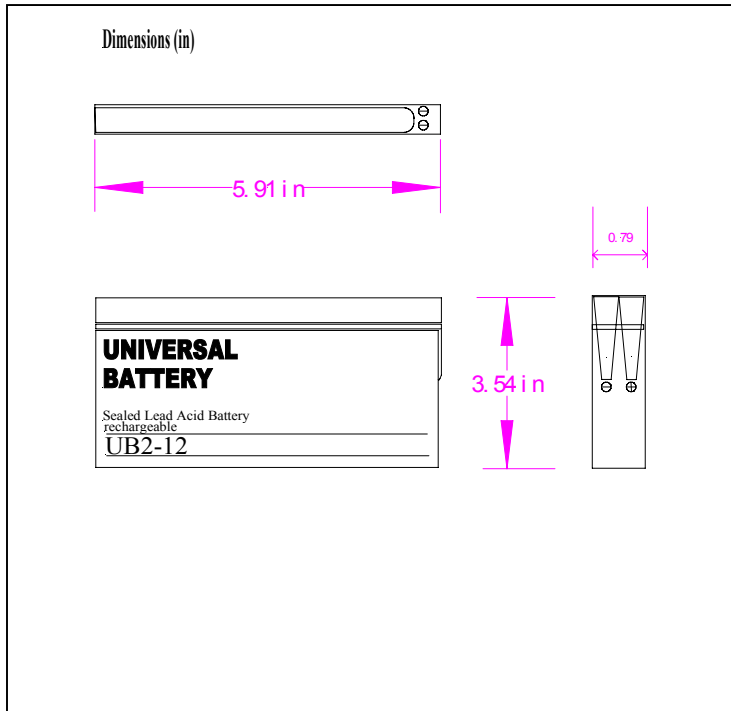

Nominal Voltage Nominal Capacity (20HR)		12V 2Ah
Dimensions	Length Width Height Total Height	148 +/-1mm(5.83 inches) 20 +/-1mm(3.78 inches) 90 +/-1mm(3.54 inches) 150 +/-1mm(5.91 inches)
Weight		Approx. 0.762 kg (1.62lbs)

**ELECTRICAL SPECIFICATIONS**

Capacity	20 hour rate (0.1A)	2 Ah	Constant Voltage Charge	Cycle	14.4 to 15.0 V (-30mV°C)
	10 hour rate (0.2A)	2 Ah		Standby	13.5 to 13.8 V (-20mV° C)
	5 hour rate (0.34A)	1.7 Ah			
	4 hour rate (0.4 A)	1.6 Ah			
	1 hour rate (1.2A)	1.2 Ah			
	27 Min (2A)	0.9 Ah			
	7 Min (6A)	0.72Ah			
Internal Resistance Fully charged battery (20°C, 68°F) 150mΩ					