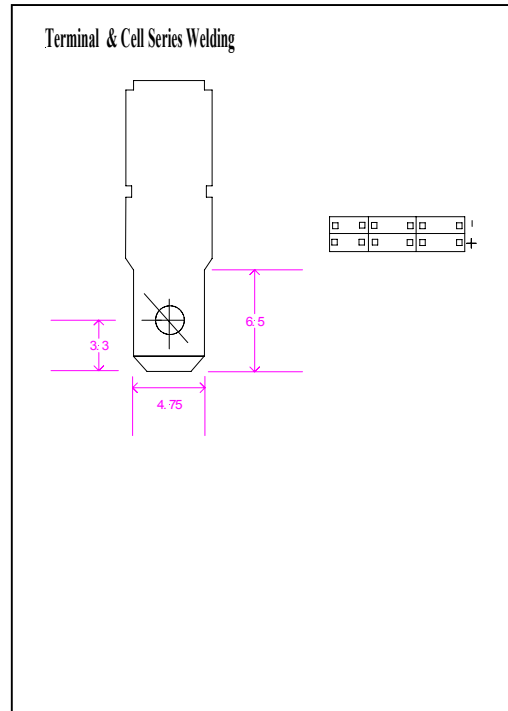

Nominal Voltage Nominal Capacity (20HR)		12V 2Ah
Dimensions	Length Width Height Total Height	148 +/-1mm(5.83 inches) 20 +/-1mm(3.78 inches) 90 +/-1mm(3.54 inches) 150 +/-1mm(5.91 inches)
Weight		Approx. 0.762 kg (1.62lbs)

**ELECTRICAL SPECIFICATIONS**

Capacity	20 hour rate (0.1A)	2 Ah	Constant Voltage Charge	Cycle	14.4 to 15.0 V (-30mV°C)
	10 hour rate (0.2A)	2 Ah		Standby	13.5 to 13.8 V (-20mV° C)
	5 hour rate (0.34A)	1.7 Ah			
	4 hour rate (0.4 A)	1.6 Ah			
	1 hour rate (1.2A)	1.2 Ah			
	27 Min (2A)	0.9 Ah			
	7 Min (6A)	0.72Ah			
Internal Resistance Fully charged battery (20°C, 68°F) 150mΩ					